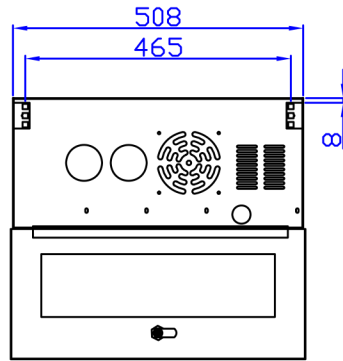

Base

Front

Front with door open

Rear

Side

Top without cover

## Quest Manufacturing Corp.

ITEM NO.		SE0920-21-02A					
Drawn By		Date		Material	C.R.S.		
Checked By		Date		Unit	mm		
Approved By		Date		Surface Finish	Power Coat		