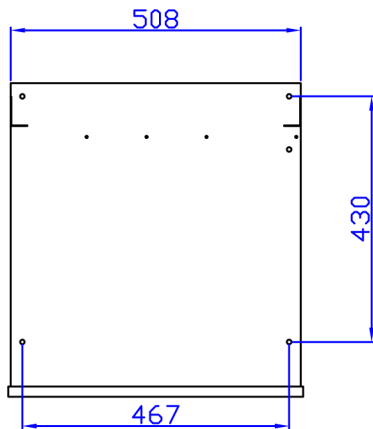

Base

Front

Front with door open

Rear

Side

Top without cover

## Quest Manufacturing Corp.

ITEM NO.		SE0920-21-02A					
Drawn By		Date		Material	C.R.S.		
Checked By		Date		Unit	mm		
Approved By		Date		Surface Finish	Power Coat		