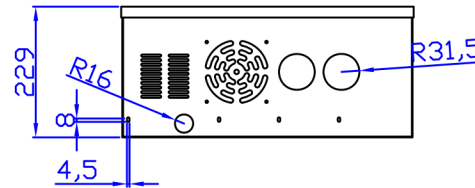

Base

Front

Front with door open

Rear

Side

Top without cover

## Quest Manufacturing Corp.

ITEM NO.		SE0920-21-02A					
Drawn By		Date		Material	C.R.S.		
Checked By		Date		Unit	mm		
Approved By		Date		Surface Finish	Power Coat		