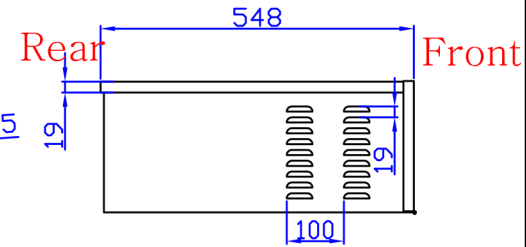

Base

Front

Front with door open

Rear

Side

Top without cover

## Quest Manufacturing Corp.

ITEM NO.		SE0920-21-02A					
Drawn By		Date		Material	C.R.S.		
Checked By		Date		Unit	mm		
Approved By		Date		Surface Finish	Power Coat		