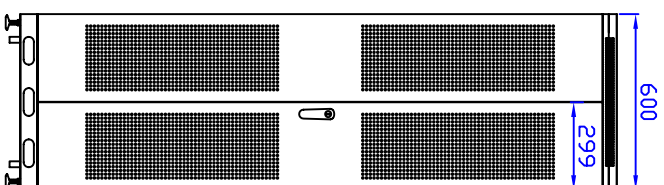

Front View

Front View with door removed

Side View with door removed

Side View

Rear View

Top View

Bottom View

Quest Manufacturing Corp.

ITEM NO.

FE7119-42-02K

Drawn By	Date	Material	C.R.S.	
Checked By	Date	Unit	mm	
Approved By	Date	Surface Finish	Power Coat	Scale
				1:1