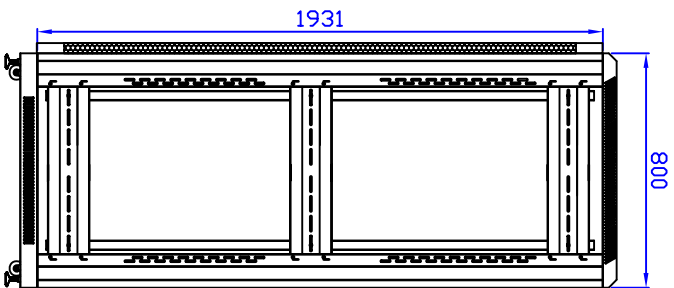

Front View

Front View with door removed

Side View with door removed

Side View

Rear View

Top View

Bottom View

Quest Manufacturing Corp.

ITEM NO.

FE7119-42-02K

Drawn By	Date	Material	C.R.S.	
Checked By	Date	Unit	mm	
Approved By	Date	Surface Finish	Power Coat	Scale
				1:1