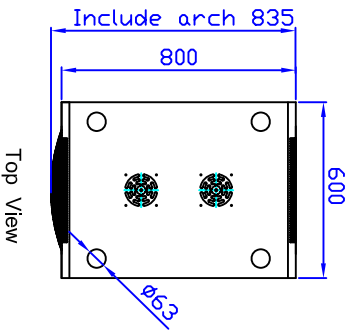

Front View

Front View with door removed

Side View with door removed

Side View

Rear View

Top View

Bottom View

Quest Manufacturing Corp.

ITEM NO.

FE7119-42-02K

Drawn By	Date	Material	C.R.S.	
Checked By	Date	Unit	mm	
Approved By	Date	Surface Finish	Power Coat	Scale
				1:1