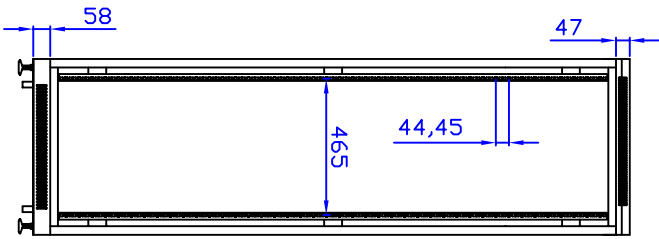

Front View

Front View with door removed

Side View with door removed

Side View

Rear View

Top View

Bottom View

Quest Manufacturing Corp.

ITEM NO.

FE7119-42-02K

Drawn By	Date	Material	C.R.S.	
Checked By	Date	Unit	mm	
Approved By	Date	Surface Finish	Power Coat	Scale
				1:1