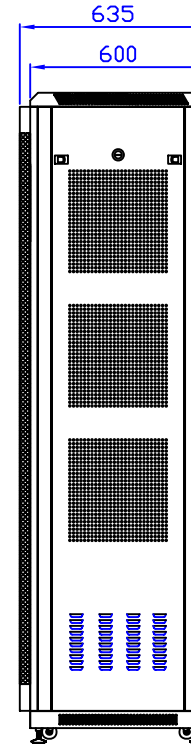

Front View

Front View with door removed

Side View with door removed

Side View

Rear View

Top View

Bottom View

Quest Manufacturing Corp.

ITEM NO.		FE7019-45-02K					
Drawn By		Date		Material	C.R.S.		
Checked By		Date		Unit	mm		
Approved By		Date		Surface Finish	Power Coat		Scale