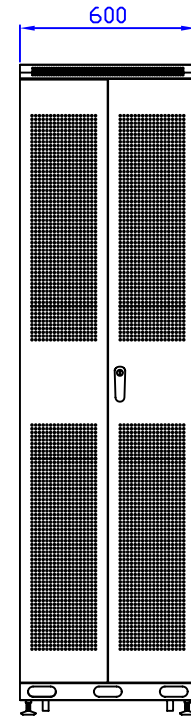

Front View

Front View with door removed

Side View with door removed

Side View

Rear View

Top View

Bottom View

Quest Manufacturing Corp.

ITEM NO.		FE7019-45-02K					
Drawn By		Date		Material	C.R.S.		
Checked By		Date		Unit	mm		
Approved By		Date		Surface Finish	Power Coat		Scale