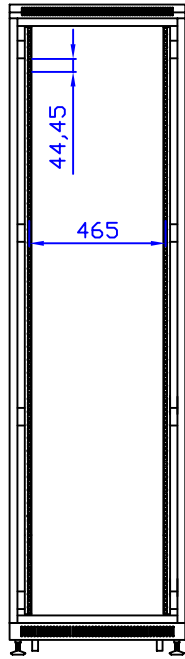

Front View

Front View with door removed

Side View with door removed

Side View

Rear View

Top View

Bottom View

Quest Manufacturing Corp.

ITEM NO.		FE7019-45-02K					
Drawn By		Date		Material	C.R.S.		
Checked By		Date		Unit	mm		
Approved By		Date		Surface Finish	Power Coat		Scale