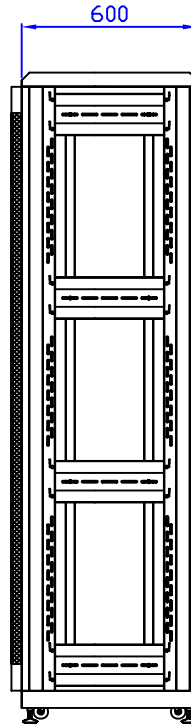

Front View

Front View with door removed

Side View with door removed

Side View

Rear View

Top View

Bottom View

Quest Manufacturing Corp.

ITEM NO.		FE7019-45-02K					
Drawn By		Date		Material	C.R.S.		
Checked By		Date		Unit	mm		
Approved By		Date		Surface Finish	Power Coat		Scale