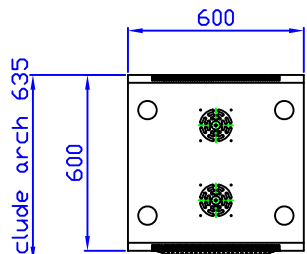

Front View

Front View with door removed

Side View with door removed

Side View

Rear View

Top View

Bottom View

Quest Manufacturing Corp.

ITEM NO.		FE7019-45-02K					
Drawn By		Date		Material	C.R.S.		
Checked By		Date		Unit	mm		
Approved By		Date		Surface Finish	Power Coat		Scale