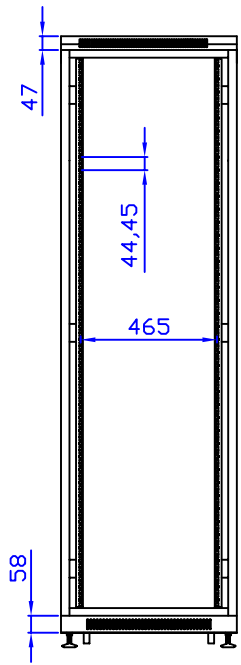

Front View

Front View with door removed

Side View with door removed

Side View

Rear View

Top View

Bottom View

## Quest Manufacturing Corp.

ITEM NO.		FE7019-42-02K					
Drawn By		Date		Material	C.R.S.		
Checked By		Date		Unit	mm		
Approved By		Date		Surface Finish	Power Coat	Scale	1:1