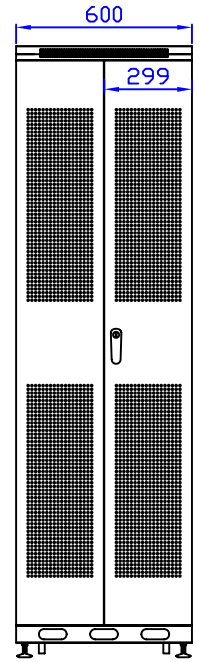

Front View

Front View with door removed

Side View with door removed

Side View

Rear View

Top View

Bottom View

## Quest Manufacturing Corp.

ITEM NO.		FE7019-42-02K					
Drawn By		Date		Material	C.R.S.		
Checked By		Date		Unit	mm		
Approved By		Date		Surface Finish	Power Coat	Scale	1:1