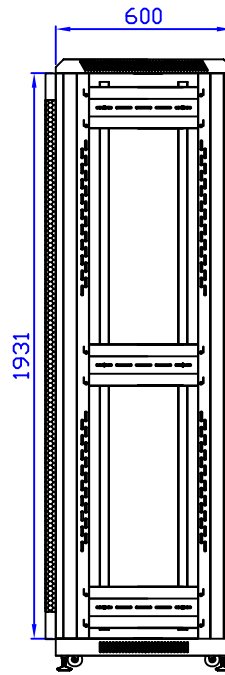

Front View

Front View with door removed

Side View with door removed

Side View

Rear View

Top View

Bottom View

## Quest Manufacturing Corp.

ITEM NO.		FE7019-42-02K					
Drawn By		Date		Material	C.R.S.		
Checked By		Date		Unit	mm		
Approved By		Date		Surface Finish	Power Coat	Scale	1:1