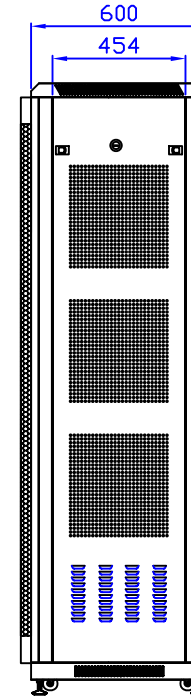

Front View

Front View with door removed

Side View with door removed

Side View

Rear View

Top View

Bottom View

## Quest Manufacturing Corp.

ITEM NO.		FE7019-42-02K					
Drawn By		Date		Material	C.R.S.		
Checked By		Date		Unit	mm		
Approved By		Date		Surface Finish	Power Coat	Scale	1:1