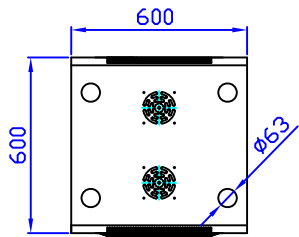

Front View

Front View with door removed

Side View with door removed

Side View

Rear View

Top View

Bottom View

## Quest Manufacturing Corp.

ITEM NO.		FE7019-42-02K					
Drawn By		Date		Material	C.R.S.		
Checked By		Date		Unit	mm		
Approved By		Date		Surface Finish	Power Coat	Scale	1:1