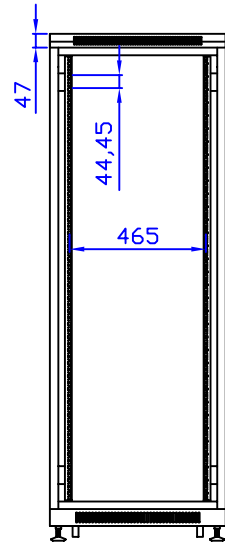

Front View

Front View with door removed

Side View with door removed

Side View

Rear View

Top View

Bottom View

Quest Manufacturing Corp.

ITEM NO.		FE7019-34-02K					
Drawn By		Date		Material	C.R.S.		
Checked By		Date		Unit	mm		
Approved By		Date		Surface Finish	Power Coat		