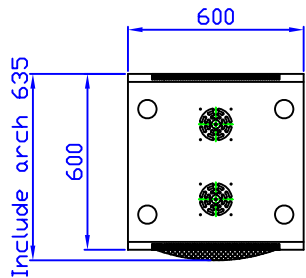

Front View

Front View with door removed

Side View with door removed

Side View

Rear View

Top View

Bottom View

Quest Manufacturing Corp.

ITEM NO.		FE7019-34-02K					
Drawn By		Date		Material	C.R.S.		
Checked By		Date		Unit	mm		
Approved By		Date		Surface Finish	Power Coat		