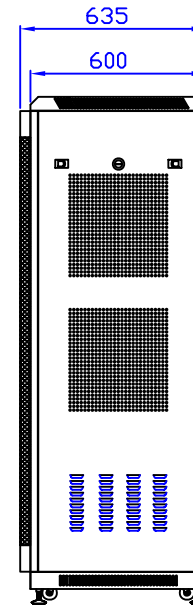

Front View

Front View with door removed

Side View with door removed

Side View

Rear View

Top View

Bottom View

Quest Manufacturing Corp.

ITEM NO.		FE7019-34-02K					
Drawn By		Date		Material	C.R.S.		
Checked By		Date		Unit	mm		
Approved By		Date		Surface Finish	Power Coat		