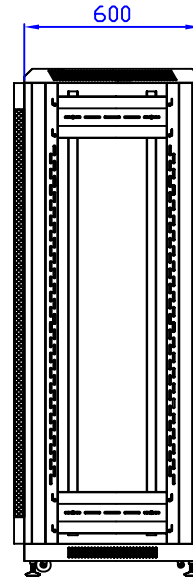

Front View

Front View with door removed

Side View with door removed

Side View

Rear View

Top View

Bottom View

Quest Manufacturing Corp.

ITEM NO.		FE7019-34-02K					
Drawn By		Date		Material	C.R.S.		
Checked By		Date		Unit	mm		
Approved By		Date		Surface Finish	Power Coat		