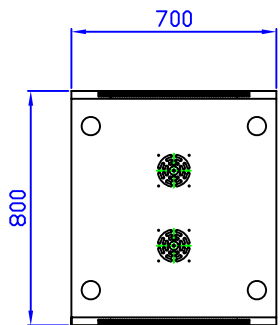

Front View

Front View with door removed

Side View

Side View

Rear View

Top View

Bottom View

Quest Manufacturing Corp.

Unit

mm

Approved By

Date

Surface Finish

Power Coat

Scale

1:1