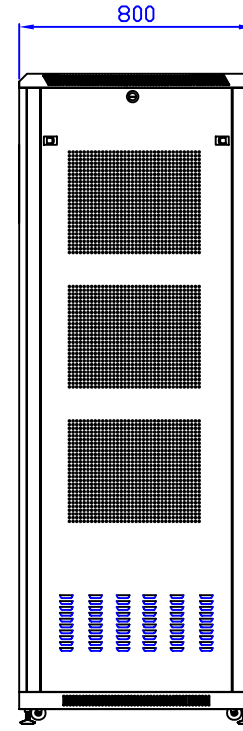

Front View

Front View with door removed

Side View

Side View

Rear View

Top View

Bottom View

Quest Manufacturing Corp.

ITEM NO.

FE4219-45-02K

Drawn By

Date

Material

C.R.S.

Checked By

Date

Unit

mm

Approved By

Date

Surface Finish

Power Coat

Scale

1:1