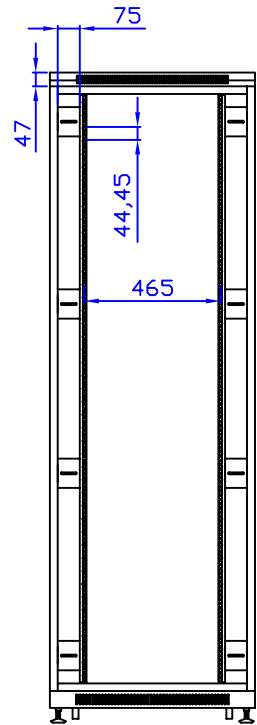

Front View

Front View with door removed

Side View

Side View

Rear View

Top View

Bottom View

Quest Manufacturing Corp.

ITEM NO.

FE4219-45-02K

Drawn By

Date

Material

C.R.S.

Checked By

Date

Unit

mm

Approved By

Date

Surface Finish

Power Coat

Scale

1:1