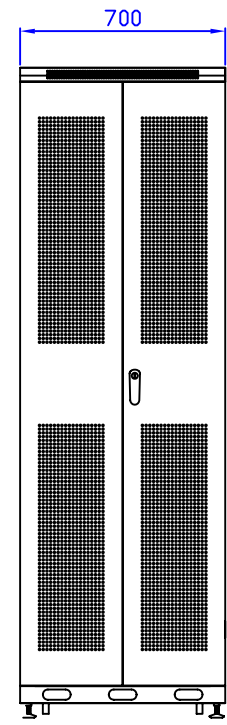

Front View

Front View with door removed

Side View

Side View

Rear View

Top View

Bottom View

Quest Manufacturing Corp.

ITEM NO.

FE4219-45-02K

Drawn By

Date

Material

C.R.S.

Checked By

Date

Unit

mm

Approved By

Date

Surface Finish

Power Coat

Scale

1:1