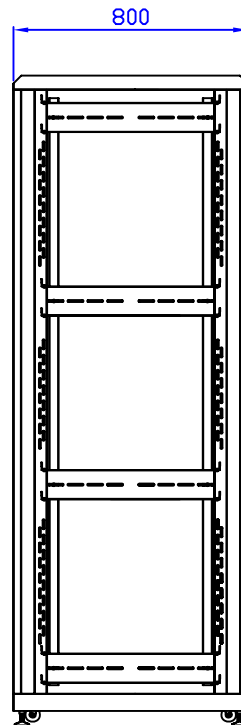

Front View

Front View with door removed

Side View

Side View

Rear View

Top View

Bottom View

Quest Manufacturing Corp.

ITEM NO.

FE4219-45-02K

Drawn By

Date

Material

C.R.S.

Checked By

Date

Unit

mm

Approved By

Date

Surface Finish

Power Coat

Scale

1:1