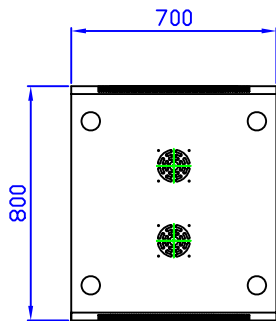

Front View

Front View with door removed

Side View with door removed

Side View

Rear View
Rear View

Top View

Bottom View

Quest Manufacturing Corp.

ITEM NO.		FE4219-42-02K					
Drawn By		Date		Material	C.R.S.		
Checked By		Date		Unit	mm		
Approved By		Date		Surface Finish	Power Coat	Scale	1:1