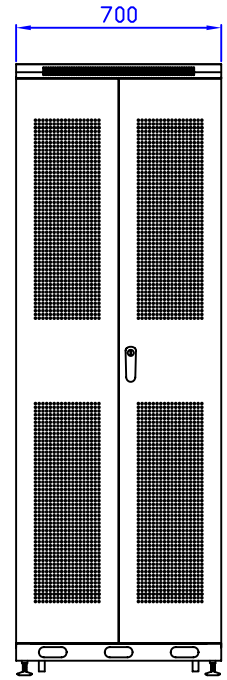

Front View

Front View with door removed

Side View with door removed

Side View

Rear View
Rear View

Top View

Bottom View

Quest Manufacturing Corp.

ITEM NO.		FE4219-42-02K					
Drawn By		Date		Material	C.R.S.		
Checked By		Date		Unit	mm		
Approved By		Date		Surface Finish	Power Coat	Scale	1:1