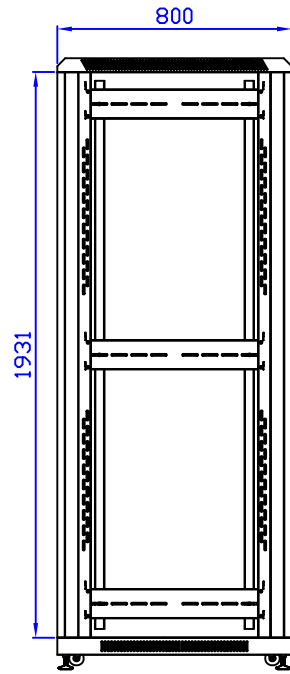

Front View

Front View with door removed

Side View with door removed

Side View

Rear View
Rear View

Top View

Bottom View

Quest Manufacturing Corp.

ITEM NO.		FE4219-42-02K					
Drawn By		Date		Material	C.R.S.		
Checked By		Date		Unit	mm		
Approved By		Date		Surface Finish	Power Coat	Scale	1:1