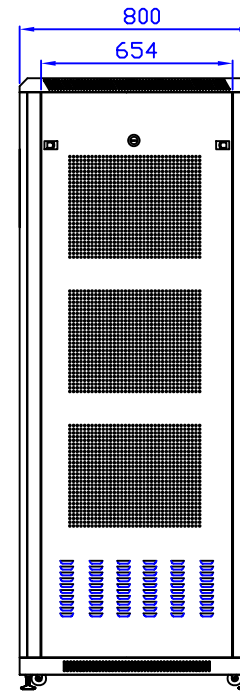

Front View

Front View with door removed

Side View with door removed

Side View

Rear View
Rear View

Top View

Bottom View

Quest Manufacturing Corp.

ITEM NO.		FE4219-42-02K					
Drawn By		Date		Material	C.R.S.		
Checked By		Date		Unit	mm		
Approved By		Date		Surface Finish	Power Coat	Scale	1:1