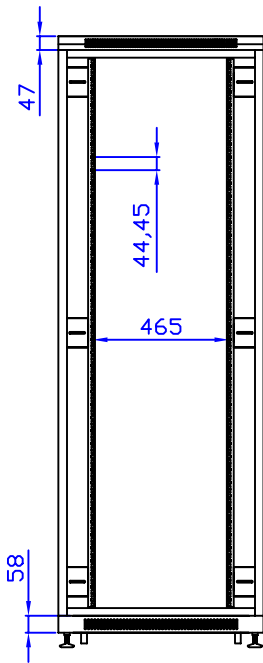

Front View

Front View with door removed

Side View with door removed

Side View

Rear View
Rear View

Top View

Bottom View

Quest Manufacturing Corp.

ITEM NO.		FE4219-42-02K					
Drawn By		Date		Material	C.R.S.		
Checked By		Date		Unit	mm		
Approved By		Date		Surface Finish	Power Coat	Scale	1:1