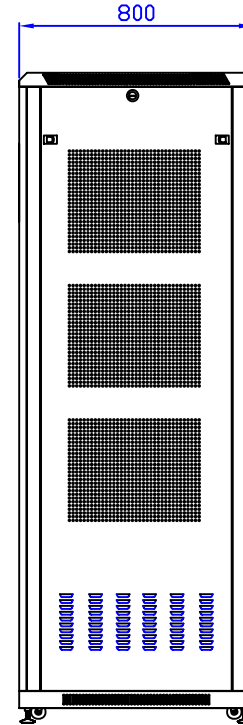

Front View

Front View with door removed

Side View with door removed

Side View

Rear View

Top View

Bottom View

Quest Manufacturing Corp.

ITEM NO.

FE4119-45-02K

Drawn By

Date

Material

C.R.S.

Checked By

Date

Unit

mm

Approved By

Date

Surface Finish

Power Coat

Scale

1:1