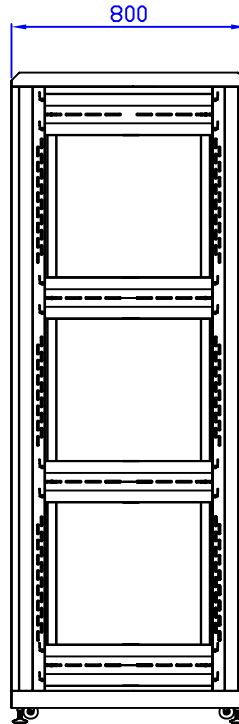

Front View

Front View with door removed

Side View with door removed

Side View

Rear View

Top View

Bottom View

Quest Manufacturing Corp.

ITEM NO.

FE4119-45-02K

Drawn By

Date

Material

C.R.S.

Checked By

Date

Unit

mm

Approved By

Date

Surface Finish

Power Coat

Scale

1:1