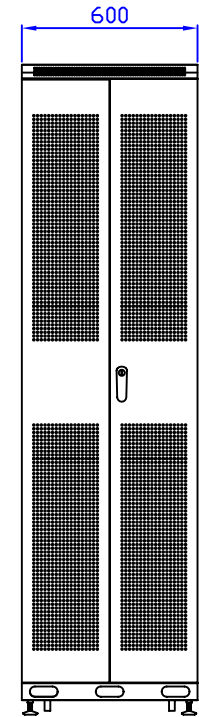

Front View

Front View with door removed

Side View with door removed

Side View

Rear View

Top View

Bottom View

Quest Manufacturing Corp.

ITEM NO.

FE4119-45-02K

Drawn By

Date

Material

C.R.S.

Checked By

Date

Unit

mm

Approved By

Date

Surface Finish

Power Coat

Scale

1:1