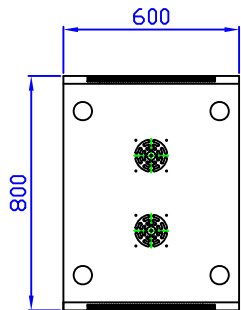

Front View

Front View with door removed

Side View with door removed

Side View

Rear View

Top View

Bottom View

Quest Manufacturing Corp.

Unit

mm

Approved By

Date

Surface Finish

Power Coat

Scale

1:1