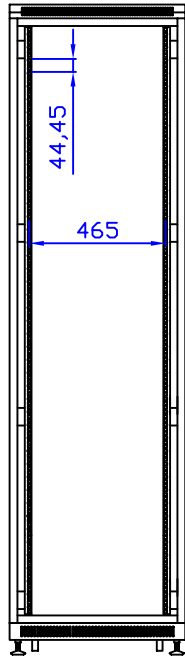

Front View

Front View with door removed

Side View with door removed

Side View

Rear View

Top View

Bottom View

Quest Manufacturing Corp.

ITEM NO.

FE4119-45-02K

Drawn By

Date

Material

C.R.S.

Checked By

Date

Unit

mm

Approved By

Date

Surface Finish

Power Coat

Scale

1:1