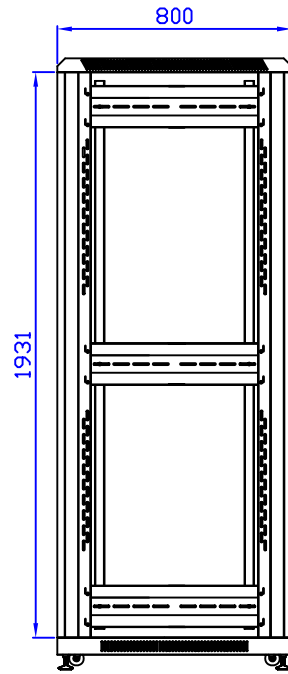

Front View

Front View with door removed

Side View with door removed

Side View

Rear View

Top View

Bottom View

## Quest Manufacturing Corp.

ITEM NO.		FE4119-42-02K					
Drawn By		Date		Material	C.R.S.		
Checked By		Date		Unit	mm		
Approved By		Date		Surface Finish	Power Coat	Scale	1:1