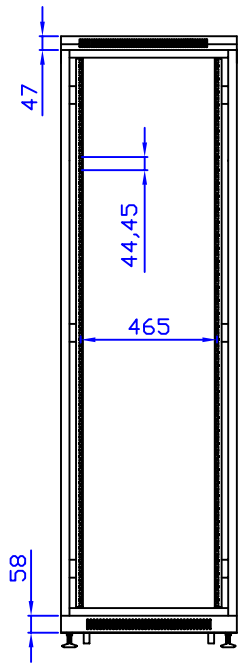

Front View

Front View with door removed

Side View with door removed

Side View

Rear View

Top View

Bottom View

## Quest Manufacturing Corp.

ITEM NO.		FE4119-42-02K					
Drawn By		Date		Material	C.R.S.		
Checked By		Date		Unit	mm		
Approved By		Date		Surface Finish	Power Coat	Scale	1:1