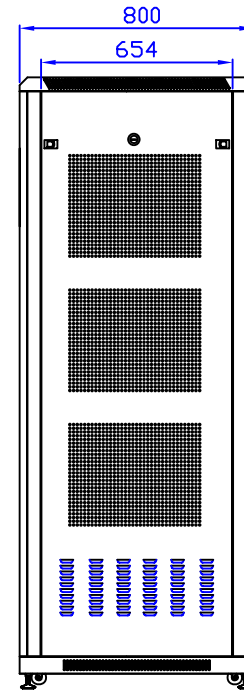

Front View

Front View with door removed

Side View with door removed

Side View

Rear View

Top View

Bottom View

## Quest Manufacturing Corp.

ITEM NO.		FE4119-42-02K					
Drawn By		Date		Material	C.R.S.		
Checked By		Date		Unit	mm		
Approved By		Date		Surface Finish	Power Coat	Scale	1:1