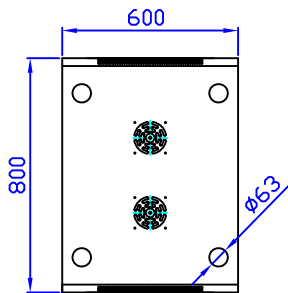

Front View

Front View with door removed

Side View with door removed

Side View

Rear View

Top View

Bottom View

## Quest Manufacturing Corp.

ITEM NO.		FE4119-42-02K					
Drawn By		Date		Material	C.R.S.		
Checked By		Date		Unit	mm		
Approved By		Date		Surface Finish	Power Coat	Scale	1:1