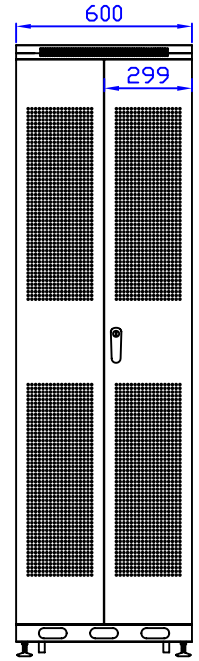

Front View

Front View with door removed

Side View with door removed

Side View

Rear View

Top View

Bottom View

## Quest Manufacturing Corp.

ITEM NO.		FE4119-42-02K					
Drawn By		Date		Material	C.R.S.		
Checked By		Date		Unit	mm		
Approved By		Date		Surface Finish	Power Coat	Scale	1:1