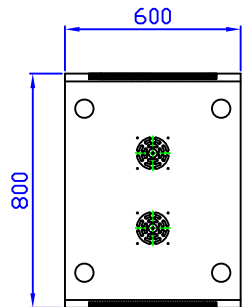

Front View

Front View with door removed

Side View with door removed

Side View

Rear View

Top View

Bottom View

Quest Manufacturing Corp.

ITEM NO.		FE4119-34-02K					
Drawn By		Date		Material	C.R.S.		
Checked By		Date		Unit	mm		
Approved By		Date		Surface Finish	Power Coat		