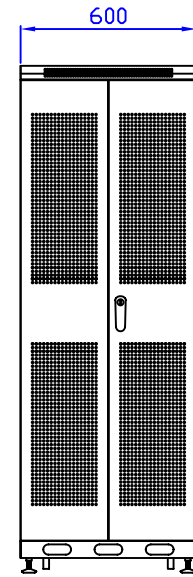

Front View

Front View with door removed

Side View with door removed

Side View

Rear View

Top View

Bottom View

Quest Manufacturing Corp.

ITEM NO.		FE4119-34-02K					
Drawn By		Date		Material	C.R.S.		
Checked By		Date		Unit	mm		
Approved By		Date		Surface Finish	Power Coat		