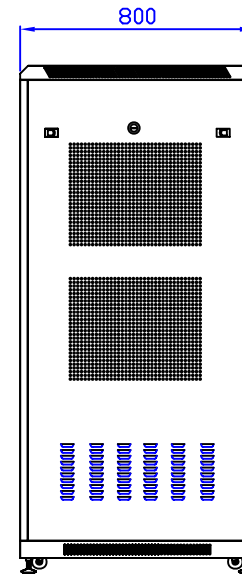

Front View

Front View with door removed

Side View with door removed

Side View

Rear View

Top View

Bottom View

Quest Manufacturing Corp.

ITEM NO.		FE4119-34-02K					
Drawn By		Date		Material	C.R.S.		
Checked By		Date		Unit	mm		
Approved By		Date		Surface Finish	Power Coat		