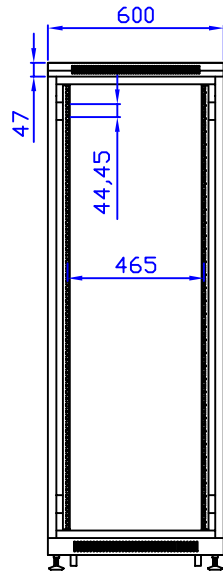

Front View

Front View with door removed

Side View with door removed

Side View

Rear View

Top View

Bottom View

Quest Manufacturing Corp.

ITEM NO.		FE4119-34-02K					
Drawn By		Date		Material	C.R.S.		
Checked By		Date		Unit	mm		
Approved By		Date		Surface Finish	Power Coat		