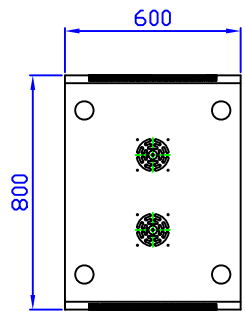

Front View

Front View with door removed

Side View with door removed

Side View

Rear View

Top View

Bottom View

## Quest Manufacturing Corp.

<b>ITEM NO.</b>		<b>FE4119-28-02K</b>					
Drawn By		Date		Material	C.R.S.		
Checked By		Date		Unit	mm		
Approved By		Date		Surface Finish	Power Coat		