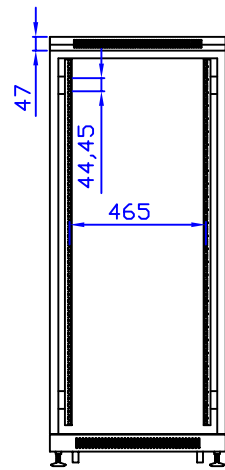

Front View

Front View with door removed

Side View with door removed

Side View

Rear View

Top View

Bottom View

## Quest Manufacturing Corp.

<b>ITEM NO.</b>		<b>FE4119-28-02K</b>					
Drawn By		Date		Material	C.R.S.		
Checked By		Date		Unit	mm		
Approved By		Date		Surface Finish	Power Coat		