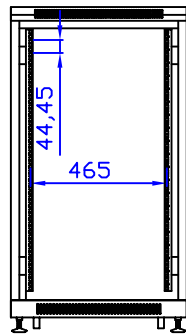

Front View

Front View with door removed

Side View with door removed

Side View

Rear View

Top View

Bottom View

Quest Manufacturing Corp.

ITEM NO.		FE4119-20-02K					
Drawn By		Date		Material	C.R.S.		
Checked By		Date		Unit	mm		
Approved By		Date		Surface Finish	Power Coat		