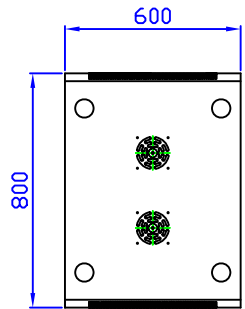

Front View

Front View with door removed

Side View with door removed

Side View

Rear View

Top View

Bottom View

Quest Manufacturing Corp.

ITEM NO.		FE4119-20-02K					
Drawn By		Date		Material	C.R.S.		
Checked By		Date		Unit	mm		
Approved By		Date		Surface Finish	Power Coat		