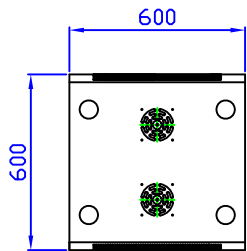

Front View

Front View with door removed

Side View with door removed

Side View

Rear View

Top View

Bottom View

Quest Manufacturing Corp.

ITEM NO.		FE4019-45-02K					
Drawn By		Date		Material	C.R.S.		
Checked By		Date		Unit	mm		
Approved By		Date		Surface Finish	Power Coat		