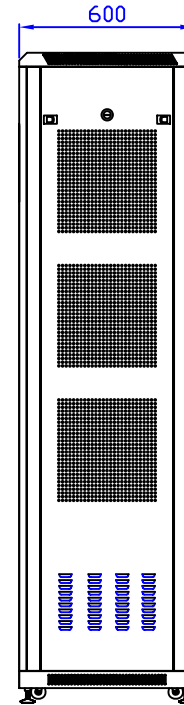

Front View

Front View with door removed

Side View with door removed

Side View

Rear View

Top View

Bottom View

Quest Manufacturing Corp.

ITEM NO.		FE4019-45-02K					
Drawn By		Date		Material	C.R.S.		
Checked By		Date		Unit	mm		
Approved By		Date		Surface Finish	Power Coat		