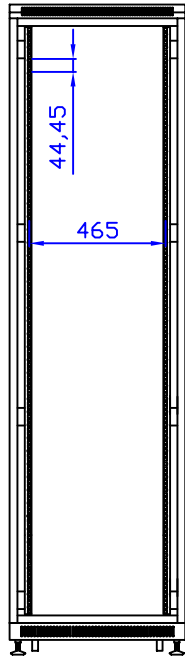

Front View

Front View with door removed

Side View with door removed

Side View

Rear View

Top View

Bottom View

Quest Manufacturing Corp.

ITEM NO.		FE4019-45-02K					
Drawn By		Date		Material	C.R.S.		
Checked By		Date		Unit	mm		
Approved By		Date		Surface Finish	Power Coat		