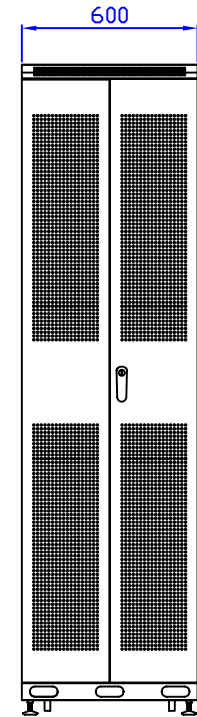

Front View

Front View with door removed

Side View with door removed

Side View

Rear View

Top View

Bottom View

Quest Manufacturing Corp.

ITEM NO.		FE4019-45-02K					
Drawn By		Date		Material	C.R.S.		
Checked By		Date		Unit	mm		
Approved By		Date		Surface Finish	Power Coat		