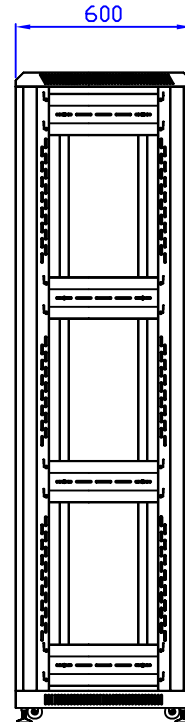

Front View

Front View with door removed

Side View with door removed

Side View

Rear View

Top View

Bottom View

Quest Manufacturing Corp.

ITEM NO.		FE4019-45-02K					
Drawn By		Date		Material	C.R.S.		
Checked By		Date		Unit	mm		
Approved By		Date		Surface Finish	Power Coat		