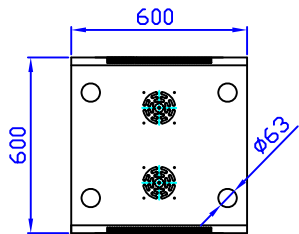

Front View

Front View with door removed

Side View with door removed

Side View

Rear View

Top View

Bottom View

## Quest Manufacturing Corp.

<b>ITEM NO.</b>		<b>FE4019-42-02K</b>					
Drawn By		Date		Material	C.R.S.		
Checked By		Date		Unit	mm		
Approved By		Date		Surface Finish	Power Coat	Scale	1:1