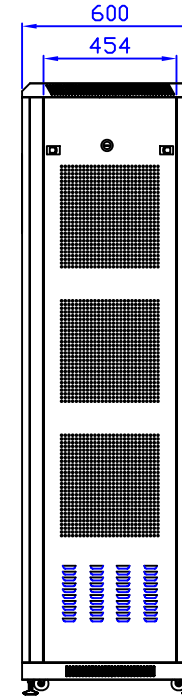

Front View

Front View with door removed

Side View with door removed

Side View

Rear View

Top View

Bottom View

## Quest Manufacturing Corp.

<b>ITEM NO.</b>		<b>FE4019-42-02K</b>					
Drawn By		Date		Material	C.R.S.		
Checked By		Date		Unit	mm		
Approved By		Date		Surface Finish	Power Coat	Scale	1:1