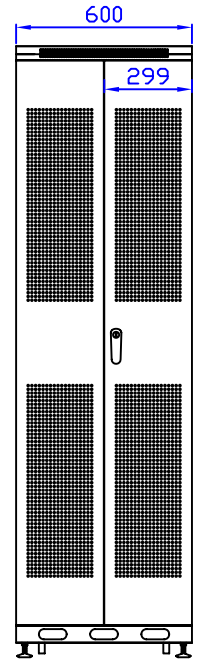

Front View

Front View with door removed

Side View with door removed

Side View

Rear View

Top View

Bottom View

## Quest Manufacturing Corp.

<b>ITEM NO.</b>		<b>FE4019-42-02K</b>					
Drawn By		Date		Material	C.R.S.		
Checked By		Date		Unit	mm		
Approved By		Date		Surface Finish	Power Coat	Scale	1:1