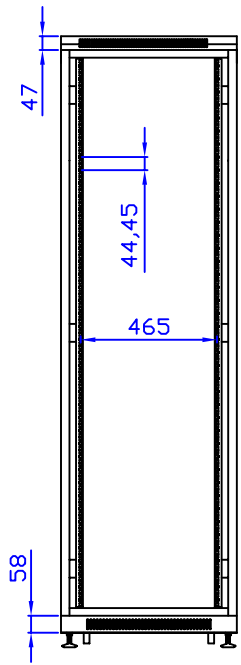

Front View

Front View with door removed

Side View with door removed

Side View

Rear View

Top View

Bottom View

## Quest Manufacturing Corp.

<b>ITEM NO.</b>		<b>FE4019-42-02K</b>					
Drawn By		Date		Material	C.R.S.		
Checked By		Date		Unit	mm		
Approved By		Date		Surface Finish	Power Coat	Scale	1:1