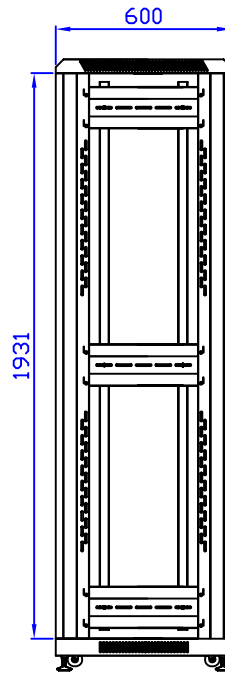

Front View

Front View with door removed

Side View with door removed

Side View

Rear View

Top View

Bottom View

## Quest Manufacturing Corp.

<b>ITEM NO.</b>		<b>FE4019-42-02K</b>					
Drawn By		Date		Material	C.R.S.		
Checked By		Date		Unit	mm		
Approved By		Date		Surface Finish	Power Coat	Scale	1:1