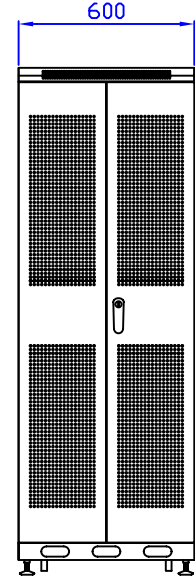

Front View

Front View with door removed

Side View with door removed

Side View

Rear View

Top View

Bottom View

Quest Manufacturing Corp.

ITEM NO.		FE4019-34-02K					
Drawn By		Date		Material	C.R.S.		
Checked By		Date		Unit	mm		
Approved By		Date		Surface Finish	Power Coat		