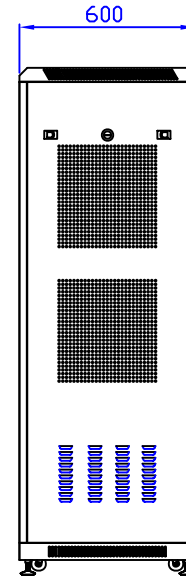

Front View

Front View with door removed

Side View with door removed

Side View

Rear View

Top View

Bottom View

Quest Manufacturing Corp.

ITEM NO.		FE4019-34-02K					
Drawn By		Date		Material	C.R.S.		
Checked By		Date		Unit	mm		
Approved By		Date		Surface Finish	Power Coat		