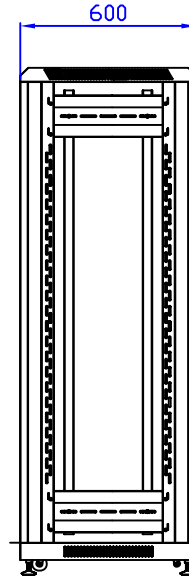

Front View

Front View with door removed

Side View with door removed

Side View

Rear View

Top View

Bottom View

Quest Manufacturing Corp.

ITEM NO.		FE4019-34-02K					
Drawn By		Date		Material	C.R.S.		
Checked By		Date		Unit	mm		
Approved By		Date		Surface Finish	Power Coat		