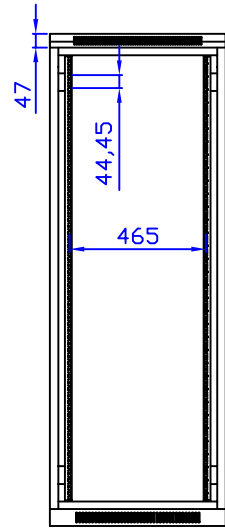

Front View

Front View with door removed

Side View with door removed

Side View

Rear View

Top View

Bottom View

Quest Manufacturing Corp.

ITEM NO.		FE4019-34-02K					
Drawn By		Date		Material	C.R.S.		
Checked By		Date		Unit	mm		
Approved By		Date		Surface Finish	Power Coat		