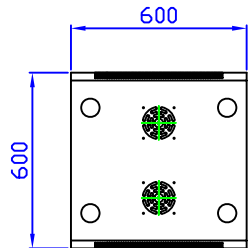

Front View

Front View with door removed

Side View with door removed

Side View

Rear View

Top View

Bottom View

Quest Manufacturing Corp.

ITEM NO.		FE4019-20-02K					
Drawn By		Date		Material	C.R.S.		
Checked By		Date		Unit	mm		
Approved By		Date		Surface Finish	Power Coat		