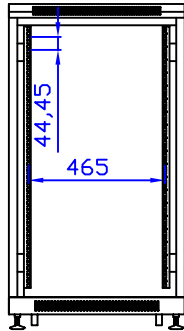

Front View

Front View with door removed

Side View with door removed

Side View

Rear View

Top View

Bottom View

Quest Manufacturing Corp.

ITEM NO.		FE4019-20-02K					
Drawn By		Date		Material	C.R.S.		
Checked By		Date		Unit	mm		
Approved By		Date		Surface Finish	Power Coat		