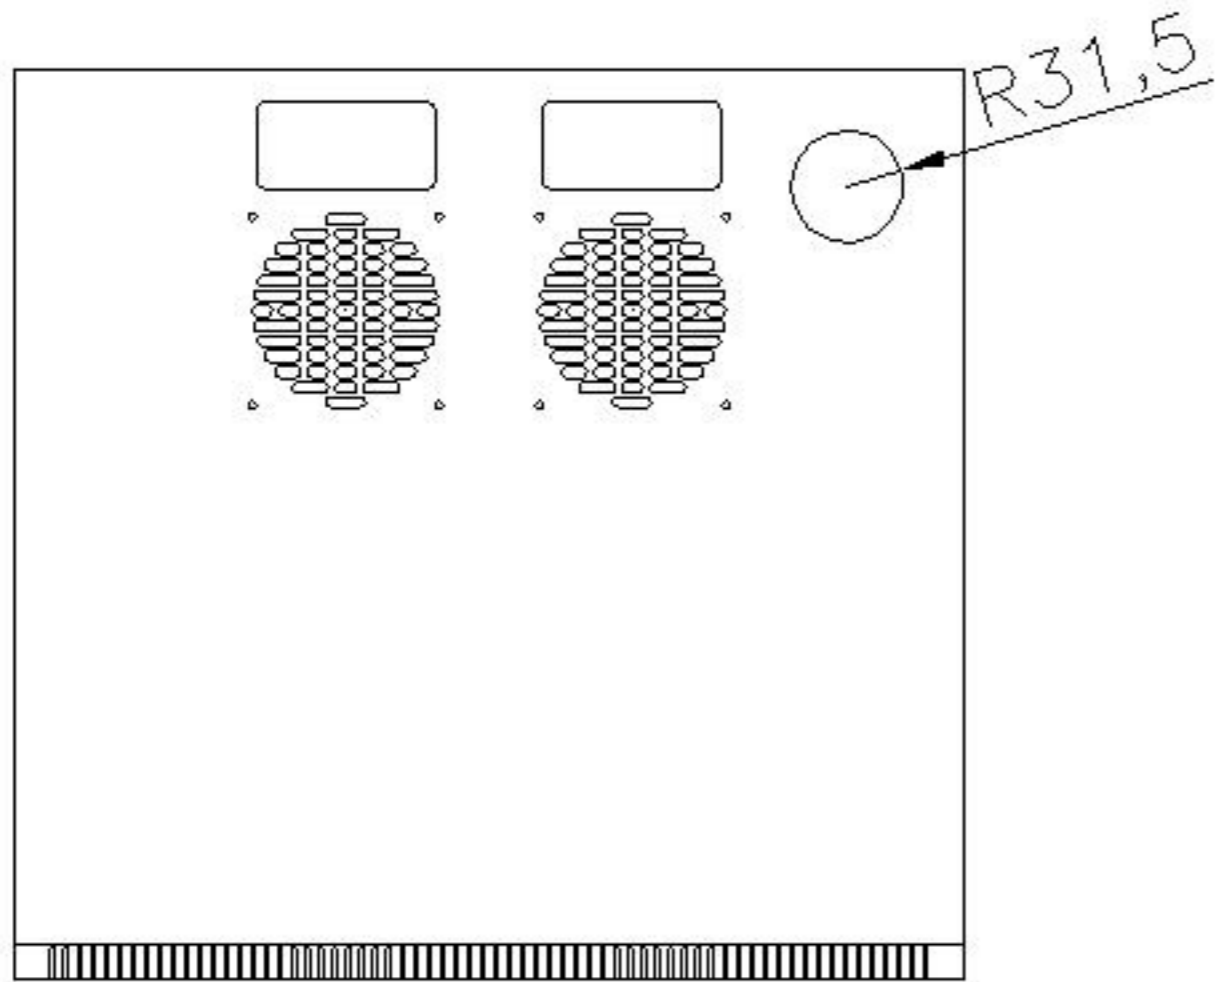

Front

Side

Back

Top

**QUEST MANUFACTURING CO.**  
 11200 NW 13B St., Medley, FL 33178      TEL: 305-513-8583    FAX: 305-513-9675  
[www.QuestManufacturing.net](http://www.QuestManufacturing.net)

<b>ITEM NO.</b>		<b>WM2019-14-02</b>					
Drawn By		Date		Material	C.R.S.		
Checked By		Date		Unit	mm		
Approved By		Date		Surface Finish	Power Coat		