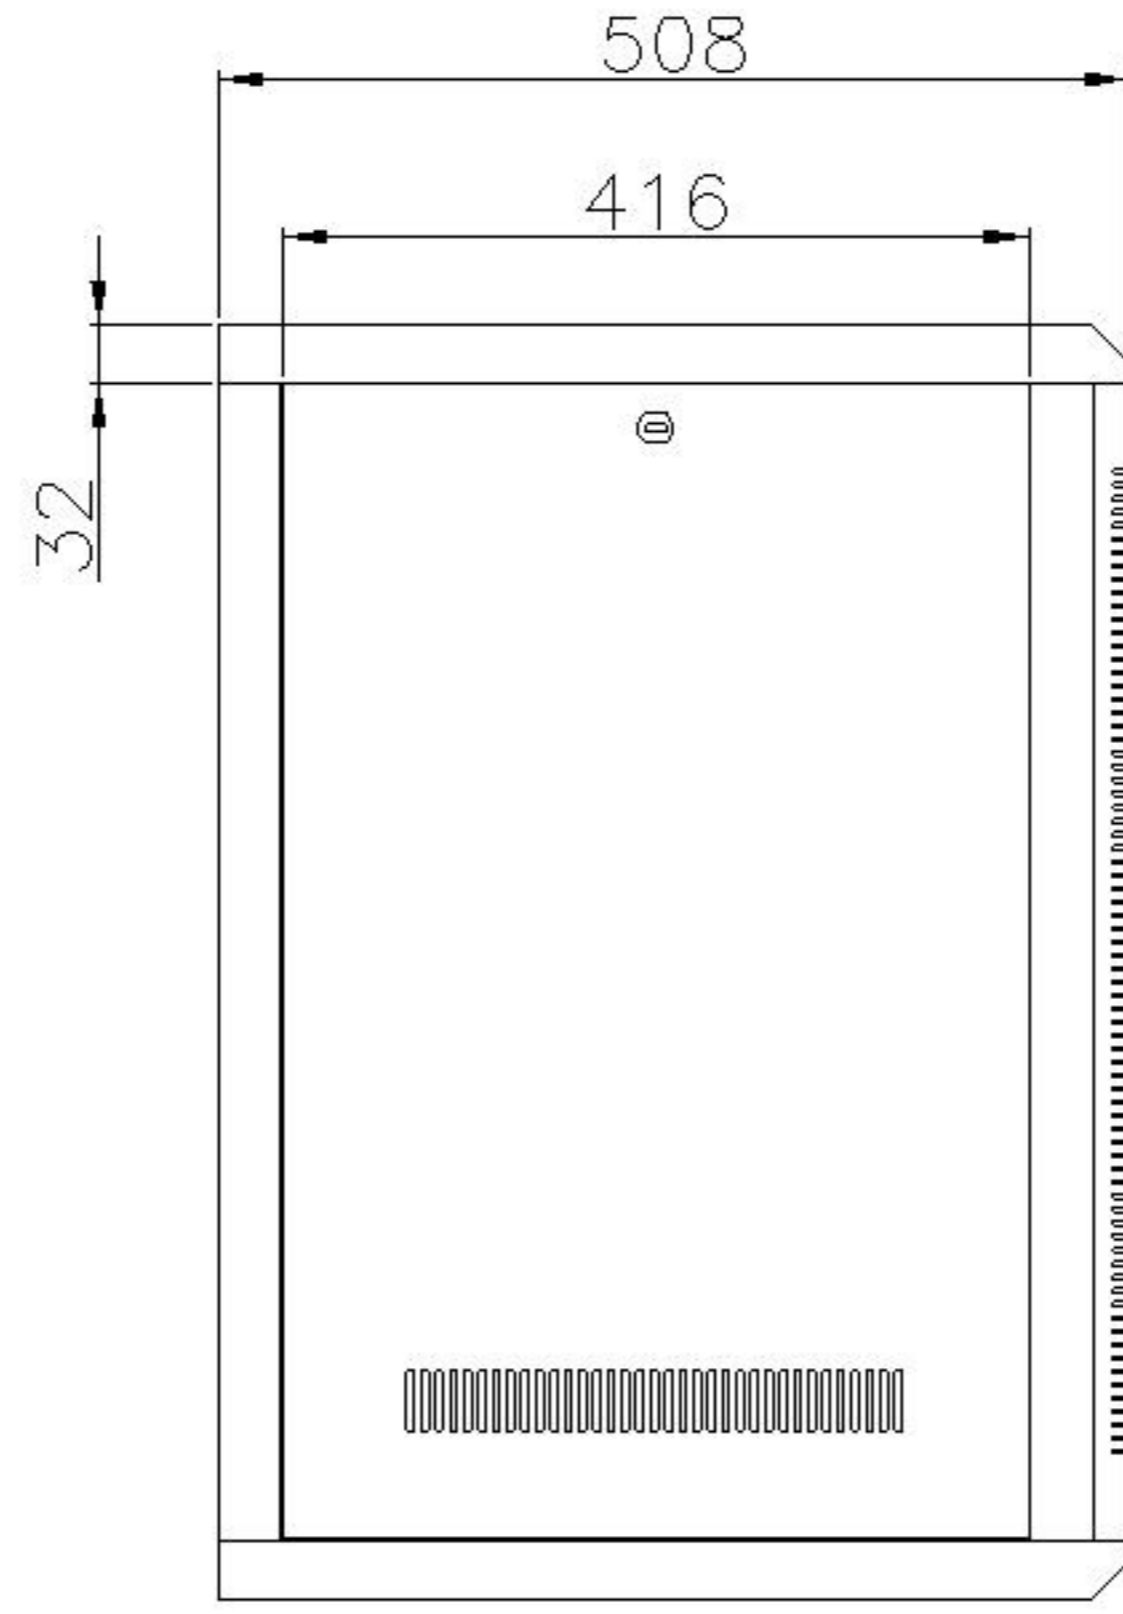

Front

Side

Back

Top

**QUEST MANUFACTURING CO.**  
 11200 NW 13B St., Medley, FL 33178      TEL: 305-513-8583    FAX: 305-513-9675  
[www.QuestManufacturing.net](http://www.QuestManufacturing.net)

<b>ITEM NO.</b>		<b>WM2019-14-02</b>					
Drawn By		Date		Material	C.R.S.		
Checked By		Date		Unit	mm		
Approved By		Date		Surface Finish	Power Coat		