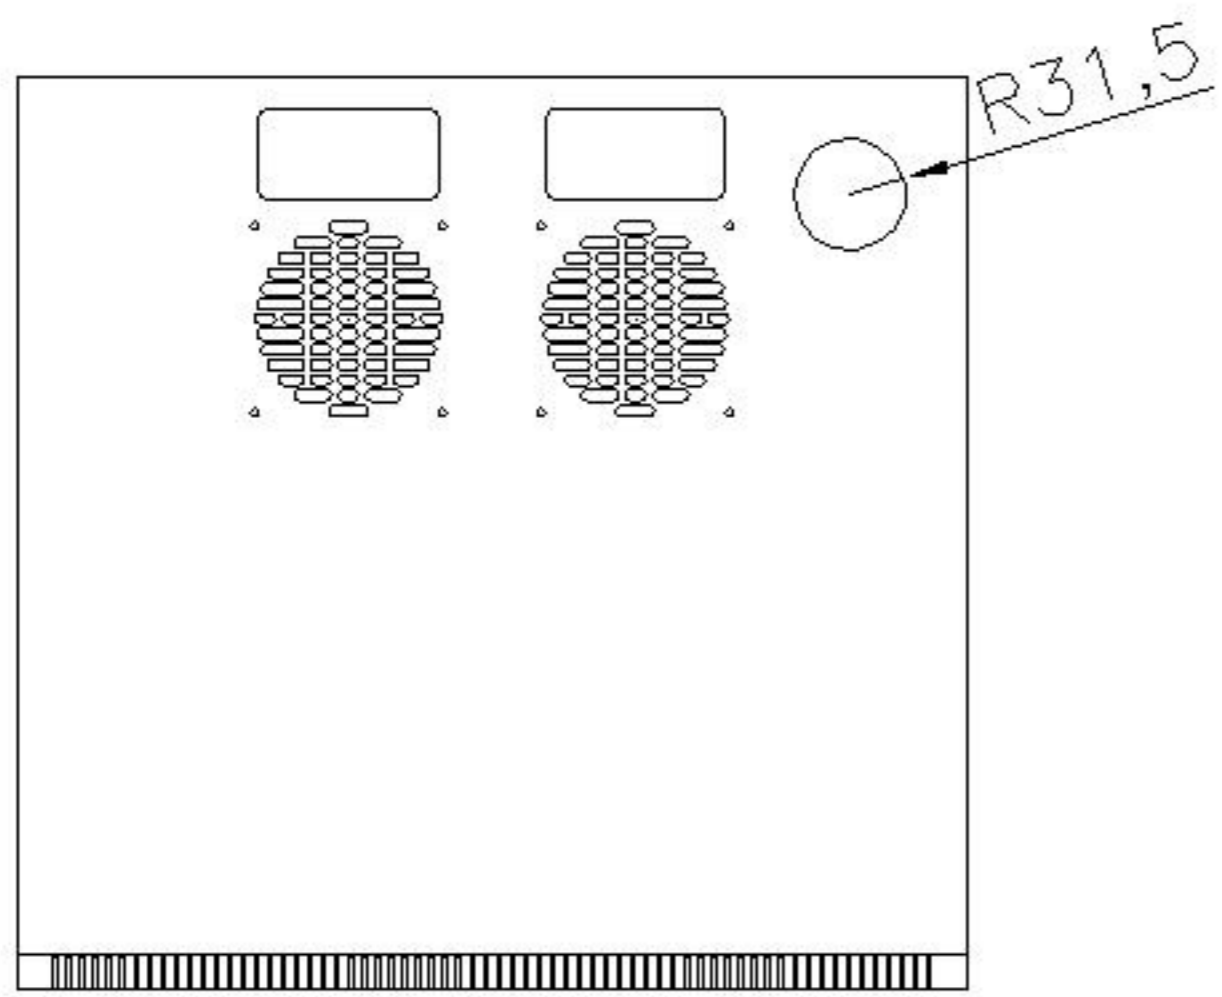

Front

Side

Back

Top

QUEST MANUFACTURING CO.
 11200 NW 13B St., Medley, FL 33178 TEL: 305-513-8583 FAX: 305-513-9675
www.QuestManufacturing.net

ITEM NO.		WM2019-11-02					
Drawn By		Date		Material	C.R.S.		
Checked By		Date		Unit	mm		
Approved By		Date		Surface Finish	Power Coat		