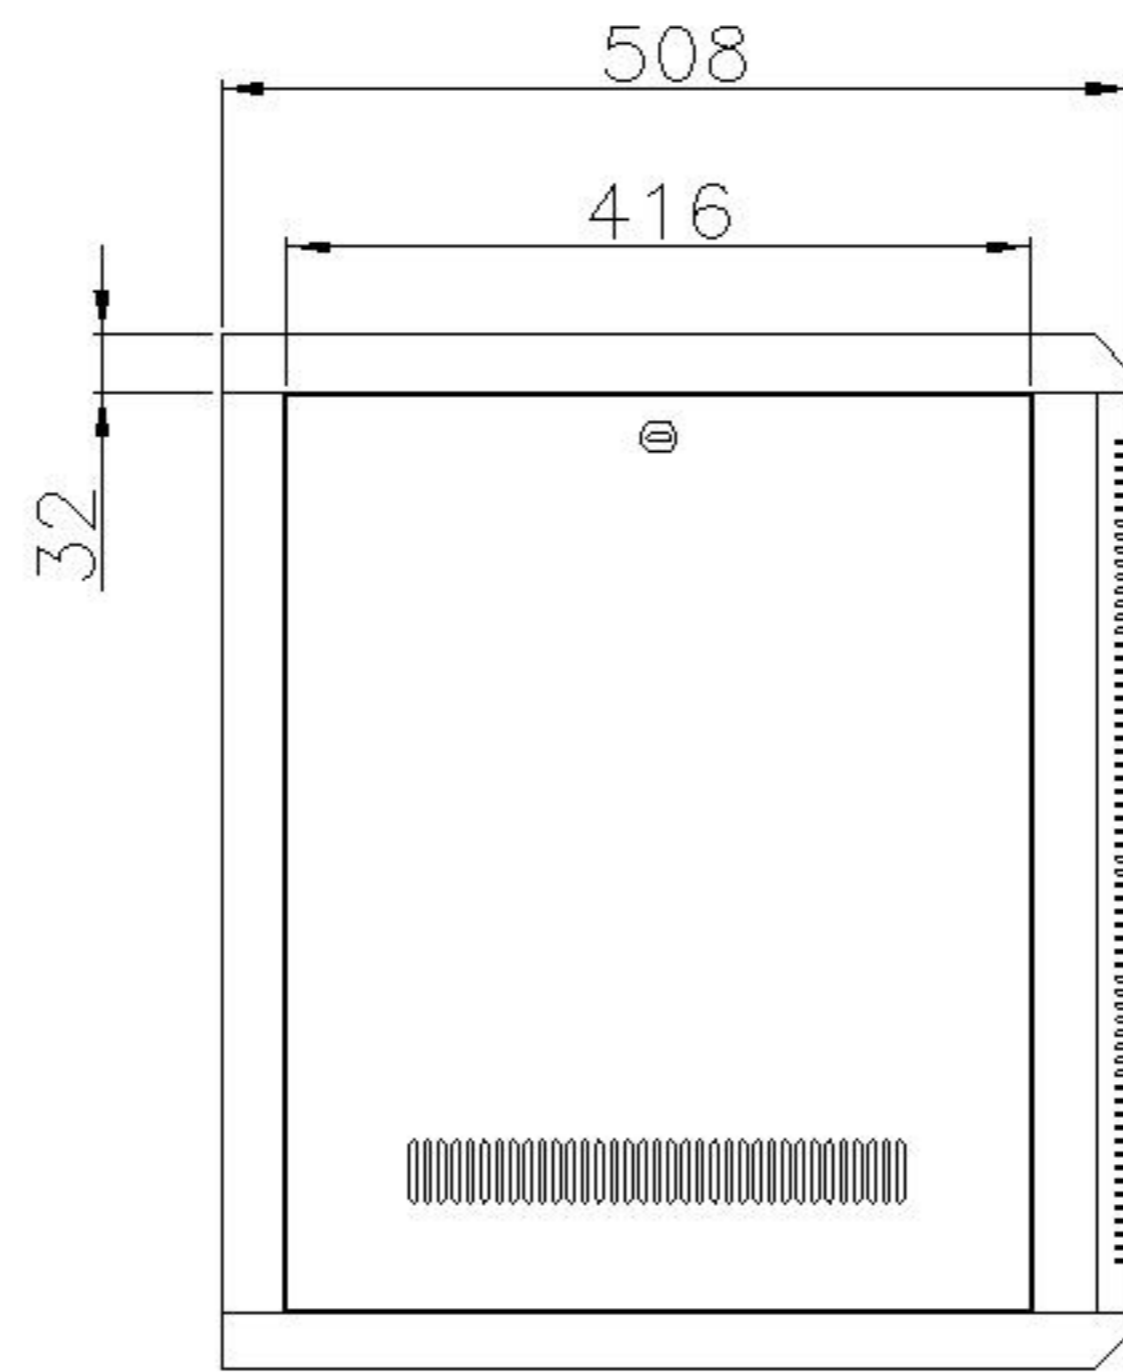

Front

Side

Back

Top

QUEST MANUFACTURING CO.
 11200 NW 13B St., Medley, FL 33178 TEL: 305-513-8583 FAX: 305-513-9675
www.QuestManufacturing.net

ITEM NO.		WM2019-11-02					
Drawn By		Date		Material	C.R.S.		
Checked By		Date		Unit	mm		
Approved By		Date		Surface Finish	Power Coat		