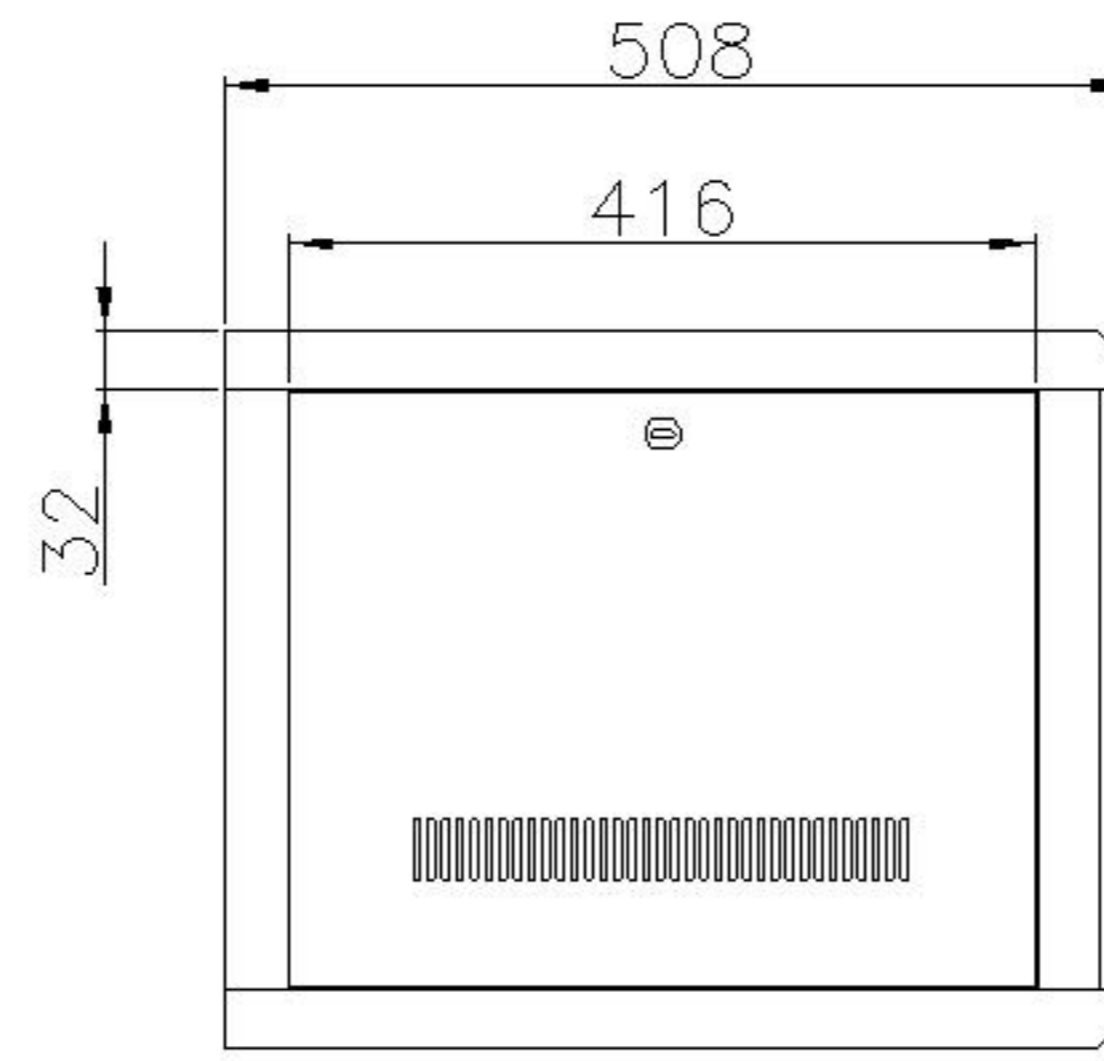

Side

QUEST MANUFACTURING CO.

11200 NW 13B St., Medley, FL 33178

TEL: 305-513-8583 FAX: 305-513-9675

WWW.QuestManufacturing.net

ITEM NO.

WM2019-07-02

Drawn By

Date

Material

C.R.S.

Checked By

Date

Unit

mm

Approved By

Date

Surface Finish

Power Coat

Scale

1:1