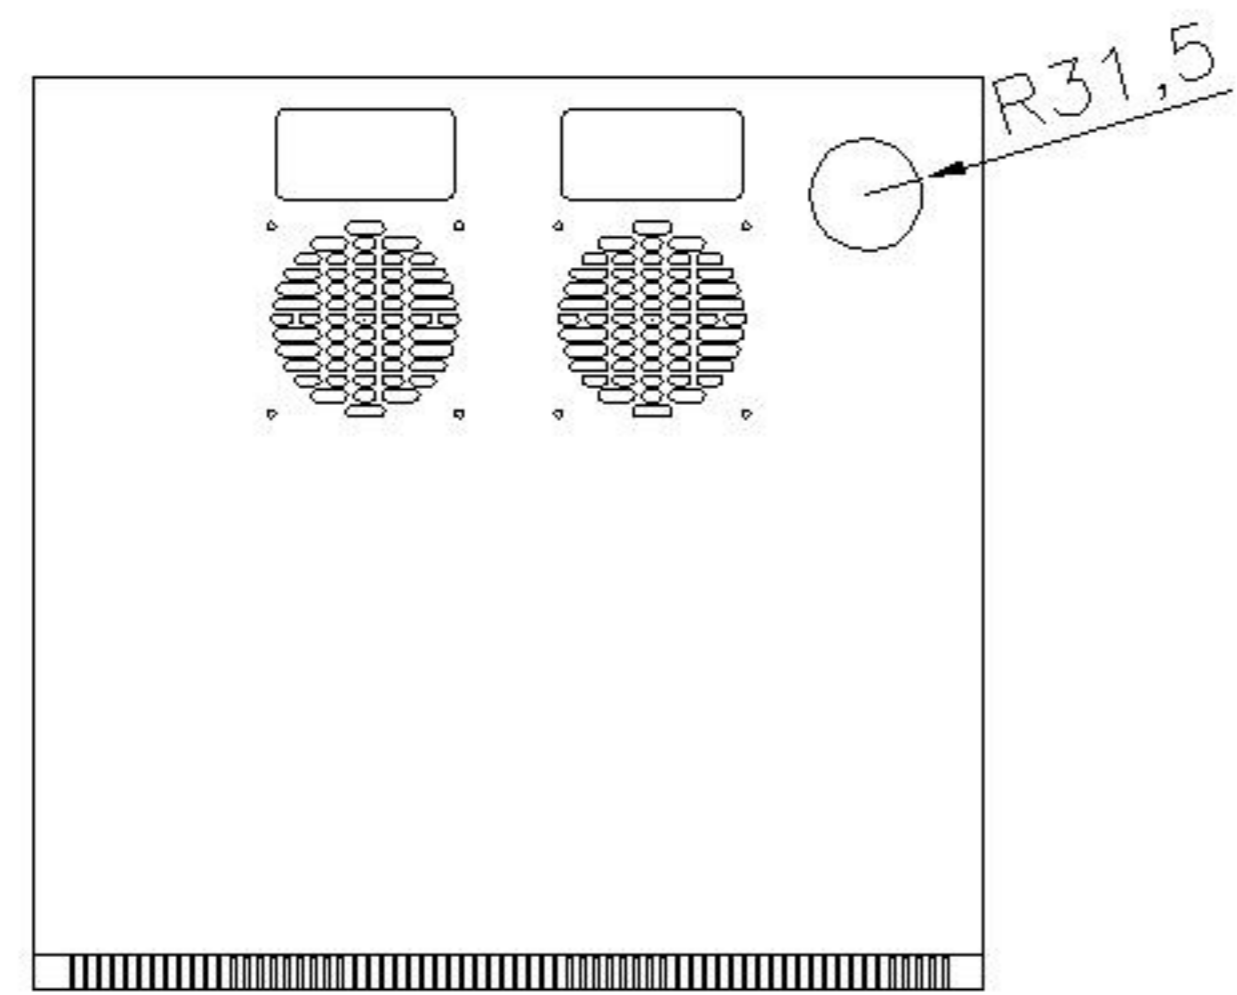

Top

QUEST MANUFACTURING CO.

11200 NW 13B St., Medley, FL 33178

TEL: 305-513-8583 FAX: 305-513-9675

WWW.QuestManufacturing.net

ITEM NO.

WM2019-07-02

Drawn By

Date

Material

C.R.S.

Checked By

Date

Unit

mm

Approved By

Date

Surface Finish

Power Coat

Scale

1:1