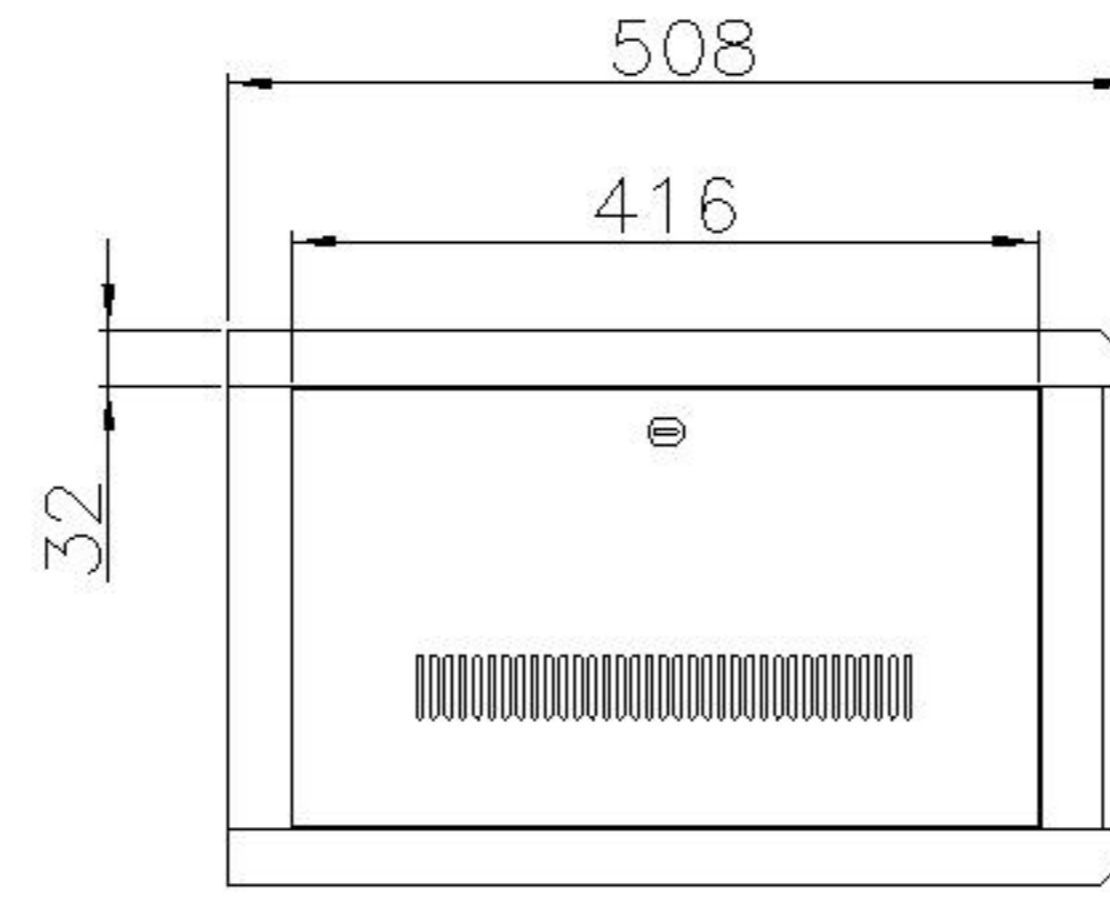

Side

QUEST MANUFACTURING CO.

11200 NW 13B St., Medley, FL 33178

TEL: 305-513-8583 FAX: 305-513-9675

WWW.QuestManufacturing.net

ITEM NO.

WM2019-05-02

Drawn By		Date		Material	C.R.S.	
Checked By		Date		Unit	mm	
Approved By		Date		Surface Finish	Power Coat	
					Scale	1:1