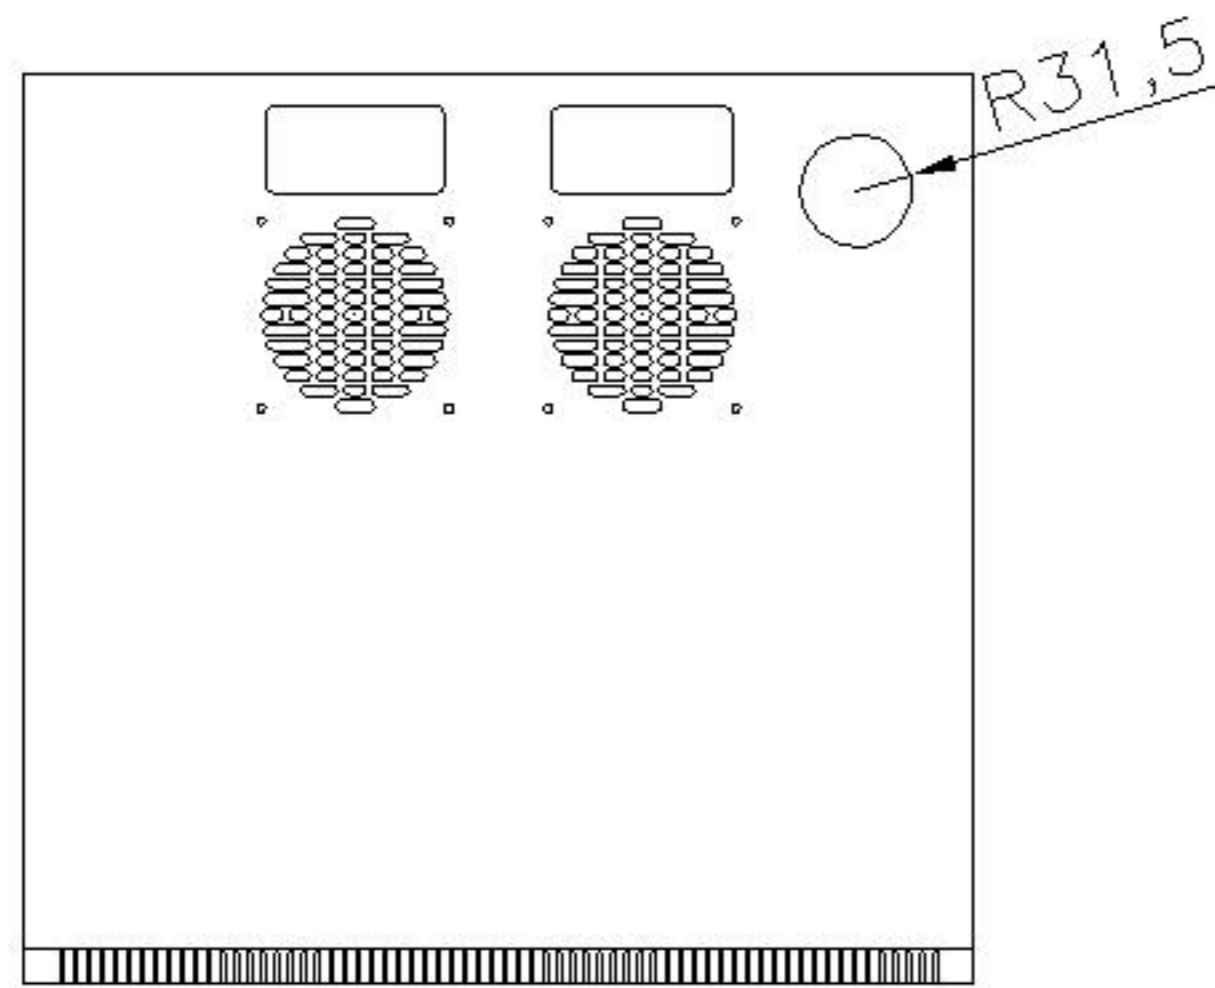

Top

QUEST MANUFACTURING CO.

11200 NW 13B St., Medley, FL 33178

TEL: 305-513-8583 FAX: 305-513-9675

WWW.QuestManufacturing.net

ITEM NO.

WM2019-05-02

Drawn By		Date		Material	C.R.S.	
Checked By		Date		Unit	mm	
Approved By		Date		Surface Finish	Power Coat	
					Scale	1:1