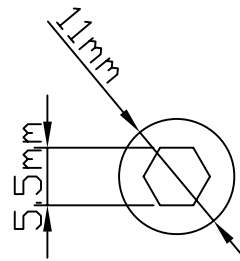

Screw

White Washer

Black Washer

Quest Manufacturing Corp.

ITEM NO.		SCW-1224					
Drawn By		Date		Material	C.R.S.		
Checked By		Date		Unit			
Approved By		Date		Surface Finish	Power Coat	Scale	1:1