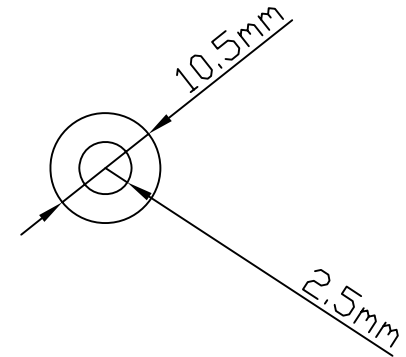

Screw

White Washer

Black Washer

Quest Manufacturing Corp.

ITEM NO.		SCW-1224					
Drawn By		Date		Material	C.R.S.		
Checked By		Date		Unit			
Approved By		Date		Surface Finish	Power Coat	Scale	1:1